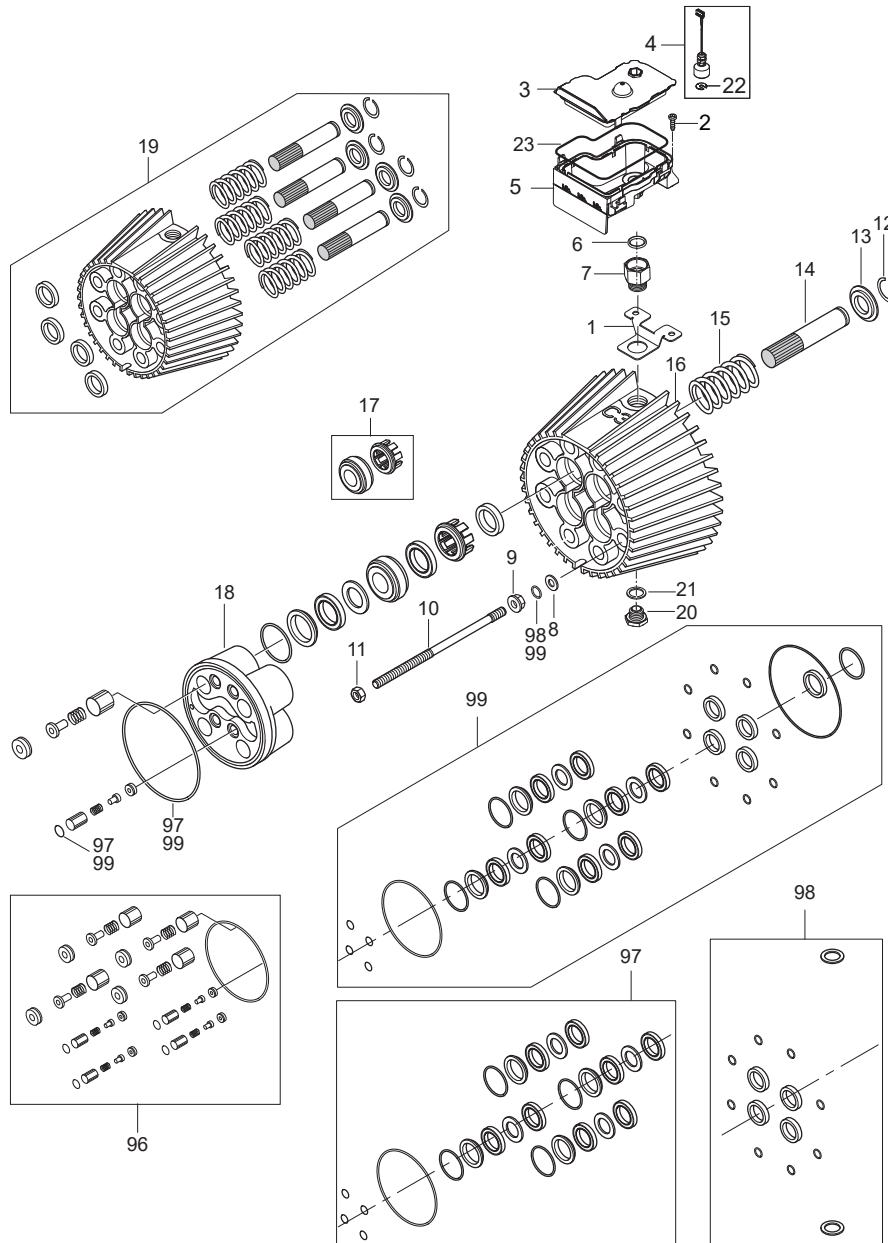

Pos.	Artikel-Nr.	Menge	Variante	Notes
	31001229	1	OIL ISO 150 ALPHASYN-T 20L	
0-	5218433	1	Pumpenöl 150 1x1l	[1]
1	107141609	1	Adapter Ölbehälter C3	
2	107140881	2	SCREW M5X12 DIN 7985 TORX	
3	107140877	1	Deckel	
4	101118173	1	OIL SENSOR W/PLUG KIT	
5	107143094	1	OIL CONTAINER BOTTOM	
6	107140882	1	O-Ring 15,0 x 3,0	
7	107141610	1	Schraubadapter C3	
8	6100718	8	Scheibe 10x16x1	
9	6100719	8	Druckring	
10	6301368	8	Stehbolzen	
11	1800465	8	Mutter M10	
12	1802529	4	Sicherungsring 24	
13	6100666	4	Ring	
14	6301166	4	Keramischer Druckkolben	
15	102602517	4	RUECKHOLFEDER C3	
16	6100610	1	Zylinderblock	
17	107120700	4	DruckringStützring (1 St.)	
17	101119850	1	Dichtung Set Gleitring	[2]
18	107120701	1	Zylinderkopf C3	
19	6300071	1	Zylinderblock Kompl.	
20	6150400	1	Verschlusspfropfen	
21	106408208	1	KUPFERDICHRING 17X25X1.5	
22	107142593	1	HOLDING WASHER PE	
23	101406054	1	Dichtung	
96	1119310	1	ET-Set Ventile [4x]	
97	1119571	1	Dichtsatz	
98	1119820	1	Reparatursatz Öldichtung	
99	1119570	1	Dichtsatz	

Part Notes:

1. [1] - 1,1 l. - OIL TYPES_QUANTITY for HPW_APRIL 2017
   [2] - Supporting ring metal