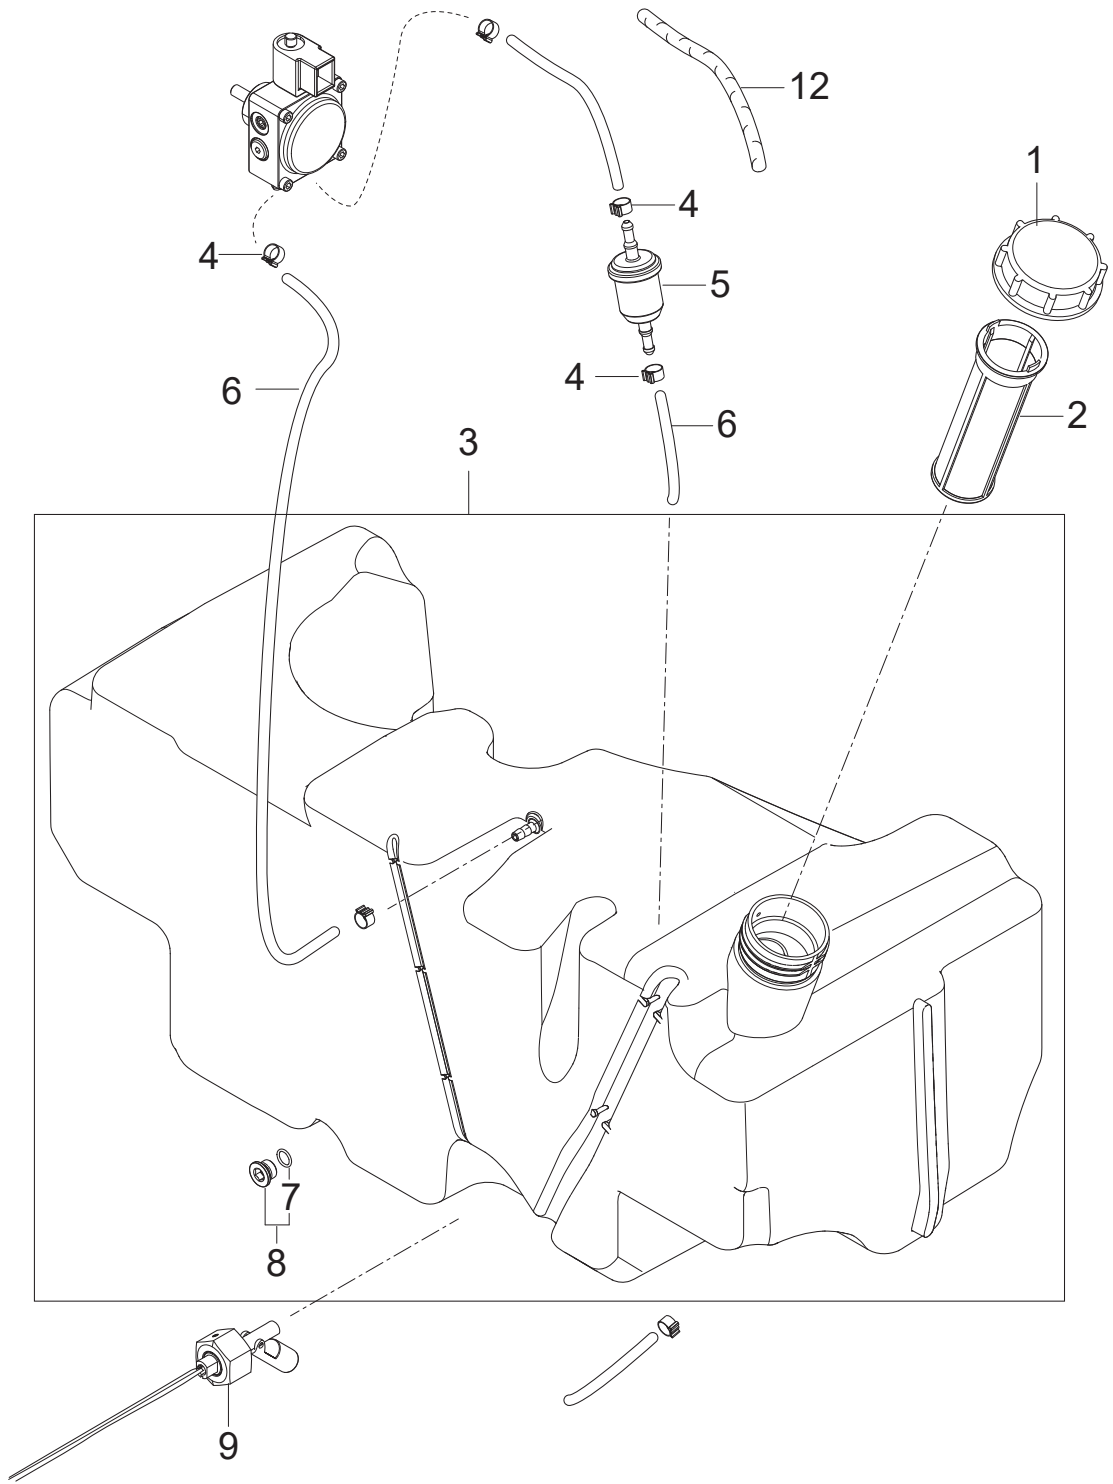

PARTS LIST

2021.12.06

TABLE OF CONTENTS

Water break tank	1
Chassis large	3
Cabinet	5
Hose reel	7
Fuel tank 30L	9
Water inlet_FA	11
Anti-scale	13
1x detergent	15
Electric box for motor 1~,3~ STAR and 3~ DELTA	17
Electric box	19
Electric box for motor Star/Delta	22
Cables and wires	24
Motor	26
Cylinder block	28
Flow control w. hose connection	30
Fan	32
Burner	34
Boiler B7	36
Water flow regulation	38
Flow control FA	40
Default accessories	42

Pos.	Artikel-Nr.	Menge	Variante	Notes
1	101406100	1	Schlauch 6x3 mm x 5 m	
2	301000561	1	Deckel RP-Behälter	
3	301001133	2	Schlauchklemme 10/7	
4	101117784	1	Schwimmerventil	
5	34218	1	Filter	
6	1800341	1	Gegenmutter 3/4	
7	107143084	1	HOSE COUPLING 90° 20X3/4 PP W/NUT/GASKET	
8	107143031	1	FUELFLEX HOSE D28/D20 10BAR/20°	
9	8298	4	Schlauchschelle SGL 16-27	
10	101406054	1	Dichtung	
11	107143032	1	O-RING D30X2 SHORE70 NBR BLACK	
12	106403194	1	FILTER FOR WATER BREAK TANK ACCESSORY	
13	107143060	1	COVER FOR WATER TANK	
14	107143030	1	WATER BREAK TANK	

Pos.	Artikel-Nr.	Menge	Variante	Notes
1	31001157	1	FRAME HANDLE	
2	107143018	6	SCREW M6X16	
3	107143146	6	WASHER SERRATED M6	
4	31001158	2	HANDLE STIFFENER LONG	
5	31001159	1	FRAME LARGE WELDED	
6	107143028	1	BRAKE KNOB	
7	101118229	1	BRAKE ARM LONG KIT	
8	107145780	2	RADKAPPE FUER RAD Ø300X65	
9	46363	4	Klemmscheibe	
10	107145637	2	RAD D300X65 (STARCO)	
11	107143027	2	SCREW M6X35 SW10 DIN7500D FZB	
12	31001160	1	WHEEL AXLE REAR	
13	107143304	2	Rad D250 mit Abdeckung	
15	1801075	1	Dichtring	
16	107143066	1	PISTON	
17	1600493	1	Anschlussstück	
18	31001161	1	BOILER TUBE W. BRACKET LARGE	

Part Notes:

- [1] - TSB-PPW-2019-005 MH Hose Reel Screw 107143124 can break
DE TSB-PPW-2019-005 MH Schlauchtrommel Schraube 107143124 kann brechen
TSB-PPW-2019-005 vis cassée à l'enrouleur des MH
- [2] - Up to 07.2016
- [3] - TSB-PPW-2016-018 MH 4M Hose Reel Circlip
- [4] - Mounting instructions MH Nilfisk hose reel