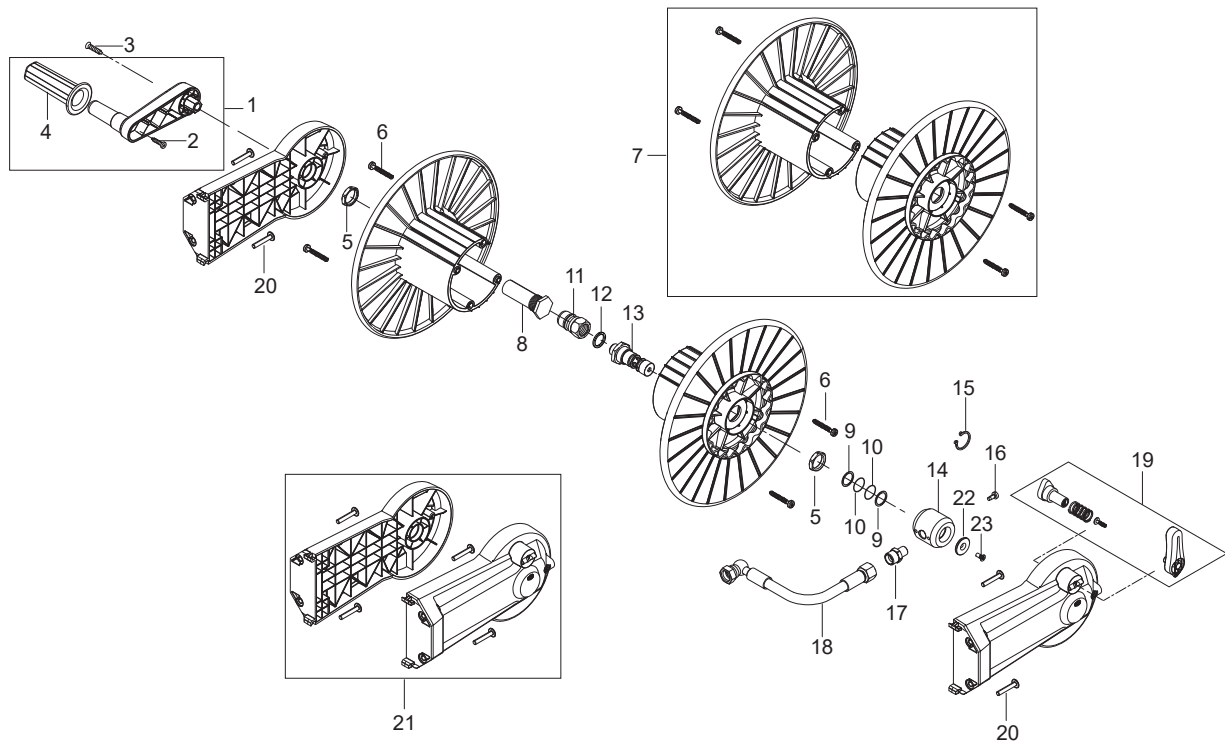

Pos.	Artikel-Nr.	Menge	Variante	Notes
0	106403184	1	Schlauchtrommel CAP 20M DN8	
1	101118215	1	HANDLE FOR HOSE REEL NILFISK	
2	107141838	2	SCHRAUBE K50X18 WN1451 SCHWARZ TORX 20	
3	107141673	1	Schraube M6x45	
4	107143007	1	ROTATING HANDLE FOR HOSE REEL NILFISK	
5	62696	2	Sechskantmutter M24x1,5x	
6	909100153	4	Schraube 6x40	
7	101118209	1	HOSE REEL SIDE KIT	
8	107141675	1	Achse	
9	107143017	2	BACK-UP RING	
10	19620	2	O-Ring 15,54x2,62	
11	1600493	1	Anschlussstück	
12	1801075	1	Dichtring	
13	107143123	1	SWIVEL FOR HOSE REEL	
14	101118317	1	BEARING BUSH KIT	[1]
15	1802057	1	Seegerring U 20 x1,2	[2]
16	107141690	1	Linsenschraube DIN7985-M5x12-8.8	
17	54590	2	Anschlussstück	
18	107143114	1	CONNECTION HOSE DN8 FOR HOSE REEL	
19	101118212	1	Ø20KE HANDLE FOR HOSE REEL NILFISK KIT	
20	107143010	4	SCREW M6X35	
21	101118208	1	HOSE REEL ADAPTOR KIT	
22	107143125	1	WASHER 25 FOR COUNTERSUNK M5	[3]
23	107143124	1	COUNTERSUNK M5X12 ISO 14581	[3]
		1	Mounting instr. for Hose Reel Nilfisk	[4]

Part Notes:

1. [1] - TSB-PPW-2019-005 MH Hose Reel Screw 107143124 can break
   DE TSB-PPW-2019-005 MH Schlauchtrommel Schraube 107143124 kann brechen
   TSB-PPW-2019-005 vis cassée à l'enrouleur des MH
2. [2] - Up to 07.2016
3. [3] - TSB-PPW-2016-018 MH 4M Hose Reel Circlip
4. [4] - Mounting instructions MH Nilfisk hose reel