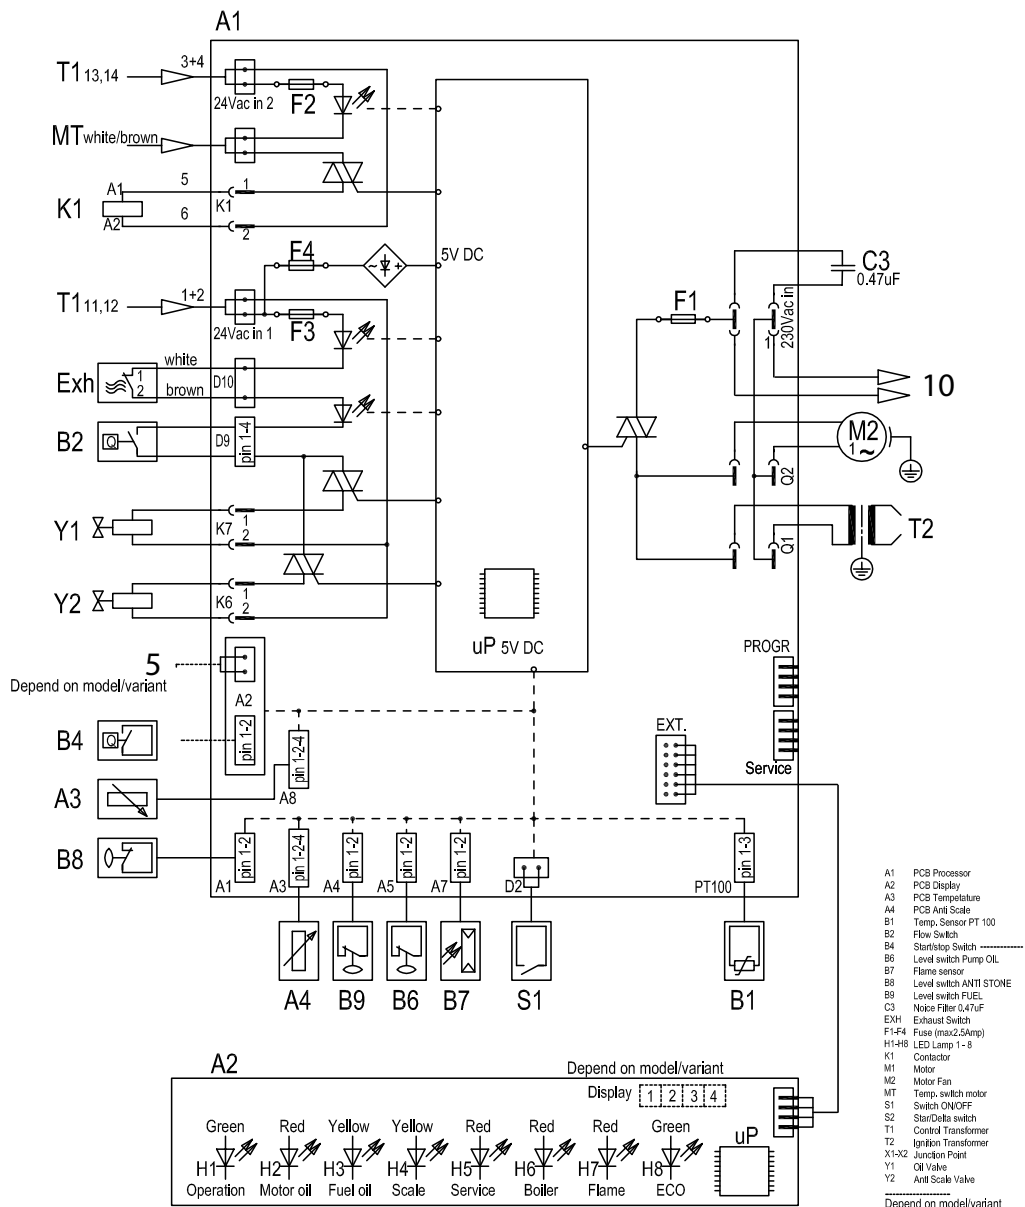

Pos.	Artikel-Nr.	Menge	Variante	Notes
1	107141838	1	SCHRAUBE K50X18 WN1451 SCHWARZ TORX 20	
2	301000782	1	Deckel	
3	107143069	1	SNAP TERMINAL 2 POL	
4	107143073	1	PCB SWITCH STAR/DELTA	
5	101117739	2	Flachkopfschraube	
6	64580	1	Drehknopf	[1]
7	107143074	1	E-BOX	
8	3803764	2	Stopfbuchse TET 5-7C	
9	3803772	1	Tülle	
10	107143071	1	MOTOR CABLE 5G2.5 FOR STAR/DELTA	

Part Notes:

1. [1] - TSB-PPW-2016-007 Rotary knob for Voltage selector switch 230V-400V must be sealed with lacquer
   DE TSB-PPW-2016-007 Drehknopf des Spannungsauswahlschalters 230V-400V muss mit Lack versiegelt werden