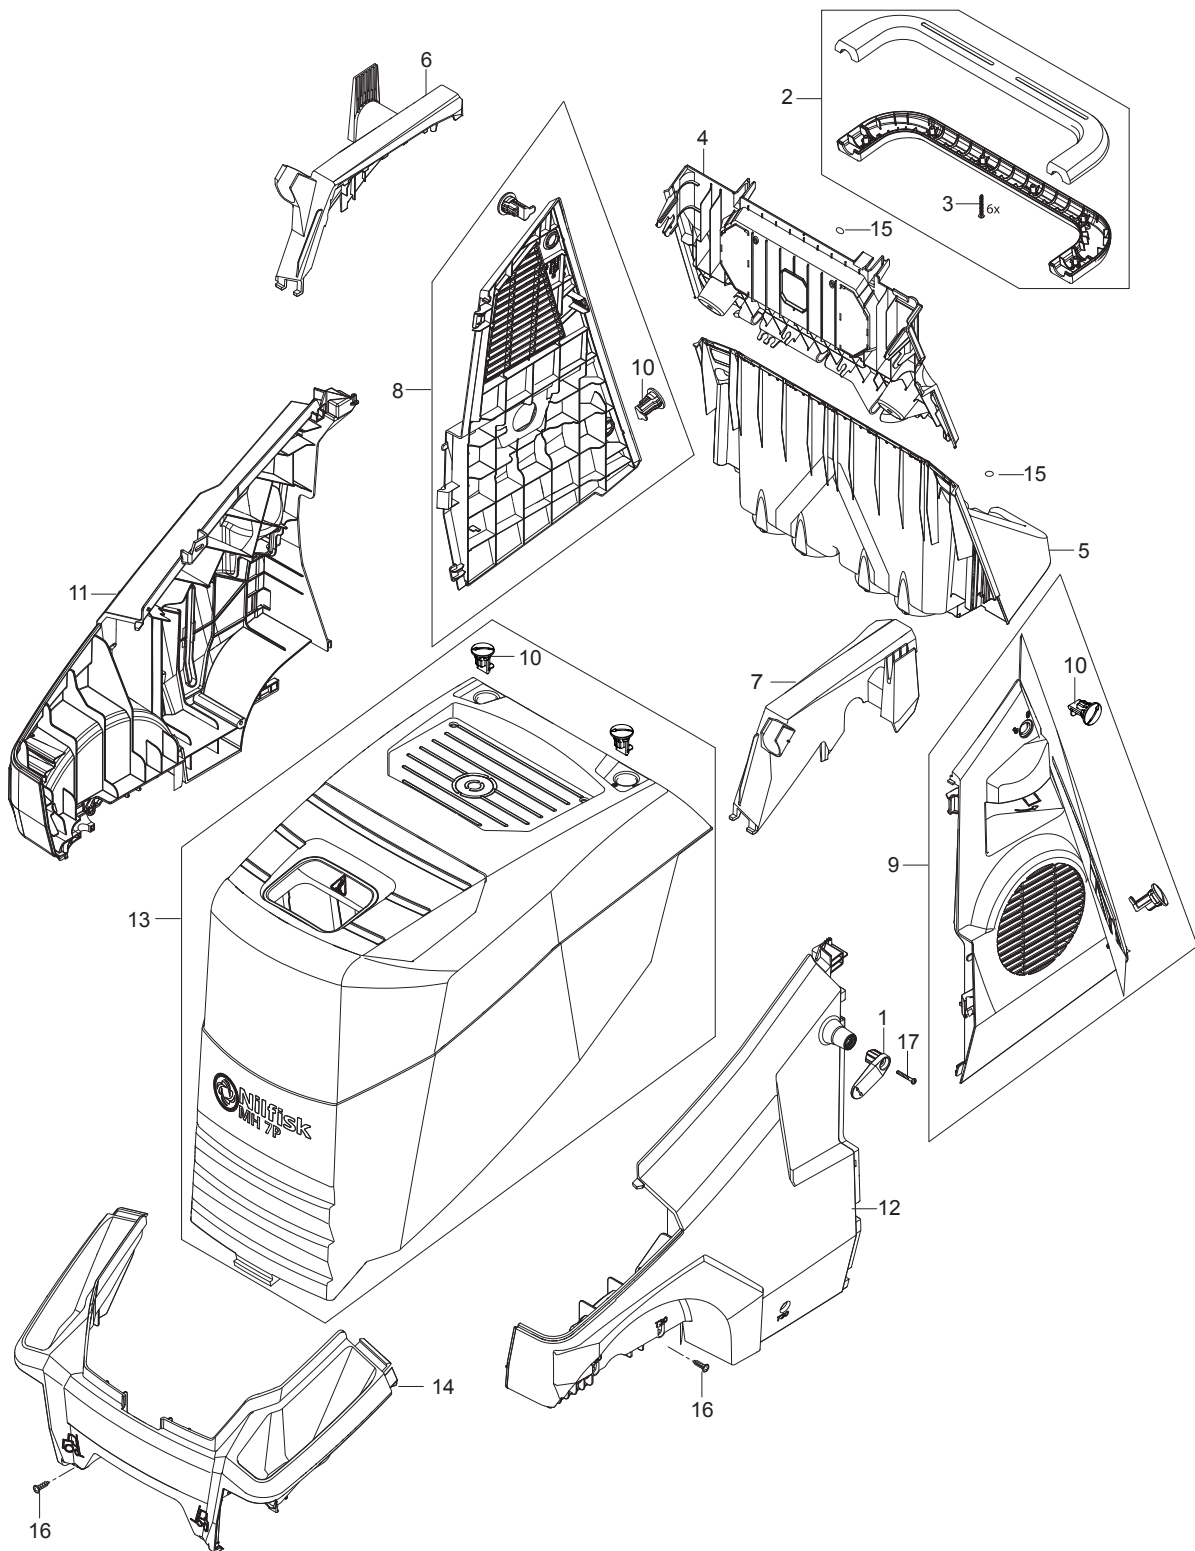

Pos.	Artikel-Nr.	Menge	Variante	Notes
1	107143025	1	CABLE HOOK CLAMP BLUE	
2	101118192	1	HANDLE KIT	
3	909100148	6	Ejotschraube K40x30 WN 14	
4	107143013	1	REAR END TOP	
5	107143014	1	REAR END BOTTOM	
6	107143021	1	COVERING FOR HANDLE RIGHT	
7	107143022	1	COVERING FOR HANDLE LEFT	
8	101118223	1	DOOR MPU C3 RIGHT	
9	107143019	1	DOOR LEFT W/LOCKS	
10	301001261	6	Verriegelung	
11	107143130	1	SIDE BUMPER LARGE RIGHT	
12	107143131	1	SIDE BUMPER LARGE LEFT	
13	101118205	1	CABINET MH 7P NILFISK KIT	
14	107143015	1	FRONT BUMPER	
15	107143009	6	BLIND PLUG D16.5 FOR T30 BLACK PE	
16	107143018	12	SCREW M6X16	
17	107141838	7	SCHRAUBE K50X18 WN1451 SCHWARZ TORX 20