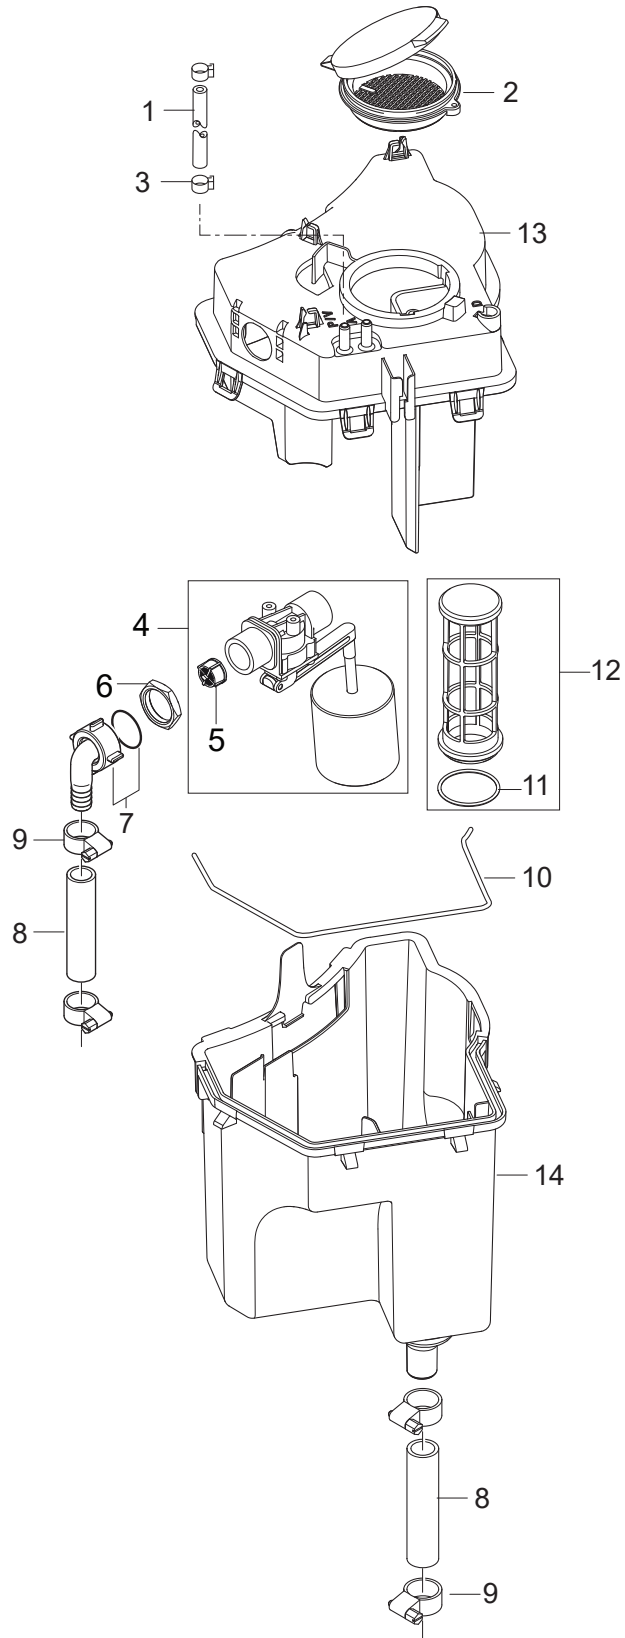

PARTS LIST

2021.12.06

TABLE OF CONTENTS

Water break tank	1
Chassis large	3
Cabinet	5
Hose reel	7
Fuel tank 30L	9
Water inlet_FA	11
Anti-scale	13
1x detergent	15
Electric box for motor 1~,3~ STAR and 3~ DELTA	17
Electric box	19
Electric box for motor Star/Delta	22
Cables and wires	24
Motor	26
Cylinder block	28
Flow control w. hose connection	30
Fan	32
Burner	34
Boiler B7	36
Water flow regulation	38
Flow control FA	40
Default accessories	42

Pos.	Artikel-Nr.	Menge	Variante	Notes
1	101406100	1	Schlauch 6x3 mm x 5 m	
2	301000561	1	Deckel RP-Behälter	
3	301001133	2	Schlauchklemme 10/7	
4	101117784	1	Schwimmerventil	
5	34218	1	Filter	
6	1800341	1	Gegenmutter 3/4	
7	107143084	1	HOSE COUPLING 90° 20X3/4 PP W/NUT/GASKET	
8	107143031	1	FUELFLEX HOSE D28/D20 10BAR/20°	
9	8298	4	Schlauchschelle SGL 16-27	
10	101406054	1	Dichtung	
11	107143032	1	O-RING D30X2 SHORE70 NBR BLACK	
12	106403194	1	FILTER FOR WATER BREAK TANK ACCESSORY	
13	107143060	1	COVER FOR WATER TANK	
14	107143030	1	WATER BREAK TANK	

Pos.	Artikel-Nr.	Menge	Variante	Notes
1	31001157	1	FRAME HANDLE	
2	107143018	6	SCREW M6X16	
3	107143146	6	WASHER SERRATED M6	
4	31001158	2	HANDLE STIFFENER LONG	
5	31001159	1	FRAME LARGE WELDED	
6	107143028	1	BRAKE KNOB	
7	101118229	1	BRAKE ARM LONG KIT	
8	107145780	2	RADKAPPE FUER RAD Ø300X65	
9	46363	4	Klemmscheibe	
10	107145637	2	RAD D300X65 (STARCO)	
11	107143027	2	SCREW M6X35 SW10 DIN7500D FZB	
12	31001160	1	WHEEL AXLE REAR	
13	107143304	2	Rad D250 mit Abdeckung	
15	1801075	1	Dichtring	
16	107143066	1	PISTON	
17	1600493	1	Anschlussstück	
18	31001161	1	BOILER TUBE W. BRACKET LARGE	

Part Notes:

- [1] - TSB-PPW-2019-005 MH Hose Reel Screw 107143124 can break
DE TSB-PPW-2019-005 MH Schlauchtrommel Schraube 107143124 kann brechen
TSB-PPW-2019-005 vis cassée à l'enrouleur des MH
- [2] - Up to 07.2016
- [3] - TSB-PPW-2016-018 MH 4M Hose Reel Circlip
- [4] - Mounting instructions MH Nilfisk hose reel