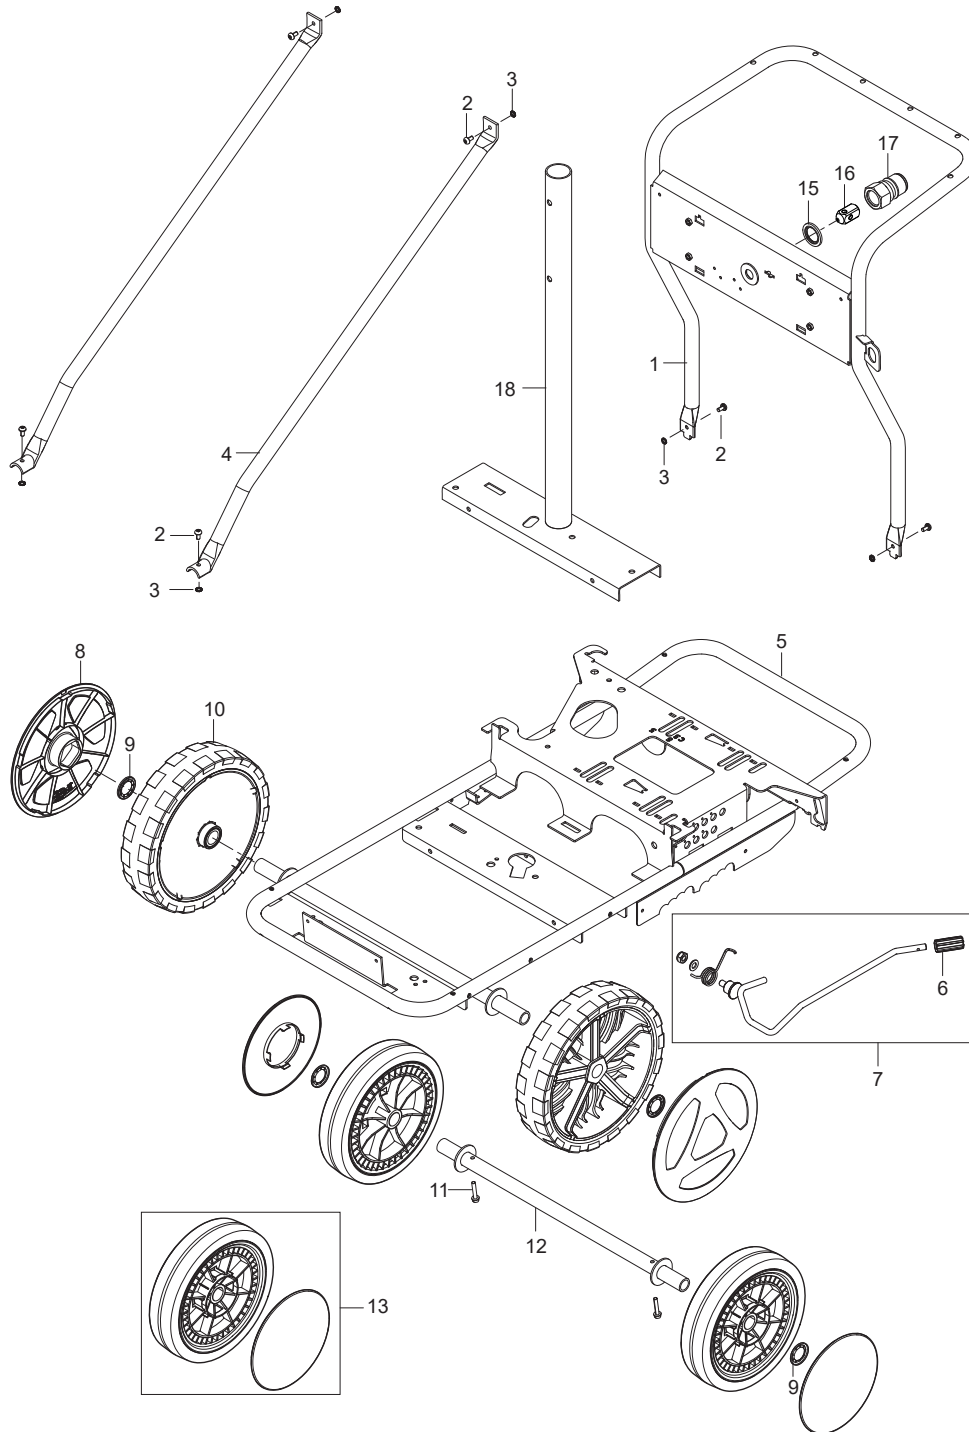

PARTS LIST

2021.12.06

TABLE OF CONTENTS

Water break tank	1
Chassis large	3
Cabinet	5
Hose reel	7
Fuel tank 30L	9
Water inlet_FA	11
Anti-scale	13
1x detergent	15
Electric box for motor 1~,3~ STAR and 3~ DELTA	17
Electric box	19
Electric box for motor Star/Delta	22
Cables and wires	24
Motor	26
Cylinder block	28
Flow control w. hose connection	30
Fan	32
Burner	34
Boiler B7	36
Water flow regulation	38
Flow control FA	40
Default accessories	42

Pos.	Artikel-Nr.	Menge	Variante	Notes
1	101406100	1	Schlauch 6x3 mm x 5 m	
2	301000561	1	Deckel RP-Behälter	
3	301001133	2	Schlauchklemme 10/7	
4	101117784	1	Schwimmerventil	
5	34218	1	Filter	
6	1800341	1	Gegenmutter 3/4	
7	107143084	1	HOSE COUPLING 90° 20X3/4 PP W/NUT/GASKET	
8	107143031	1	FUELFLEX HOSE D28/D20 10BAR/20°	
9	8298	4	Schlauchschelle SGL 16-27	
10	101406054	1	Dichtung	
11	107143032	1	O-RING D30X2 SHORE70 NBR BLACK	
12	106403194	1	FILTER FOR WATER BREAK TANK ACCESSORY	
13	107143060	1	COVER FOR WATER TANK	
14	107143030	1	WATER BREAK TANK	

Pos.	Artikel-Nr.	Menge	Variante	Notes
1	31001157	1	FRAME HANDLE	
2	107143018	6	SCREW M6X16	
3	107143146	6	WASHER SERRATED M6	
4	31001158	2	HANDLE STIFFENER LONG	
5	31001159	1	FRAME LARGE WELDED	
6	107143028	1	BRAKE KNOB	
7	101118229	1	BRAKE ARM LONG KIT	
8	107145780	2	RADKAPPE FUER RAD Ø300X65	
9	46363	4	Klemmscheibe	
10	107145637	2	RAD D300X65 (STARCO)	
11	107143027	2	SCREW M6X35 SW10 DIN7500D FZB	
12	31001160	1	WHEEL AXLE REAR	
13	107143304	2	Rad D250 mit Abdeckung	
15	1801075	1	Dichtring	
16	107143066	1	PISTON	
17	1600493	1	Anschlussstück	
18	31001161	1	BOILER TUBE W. BRACKET LARGE	